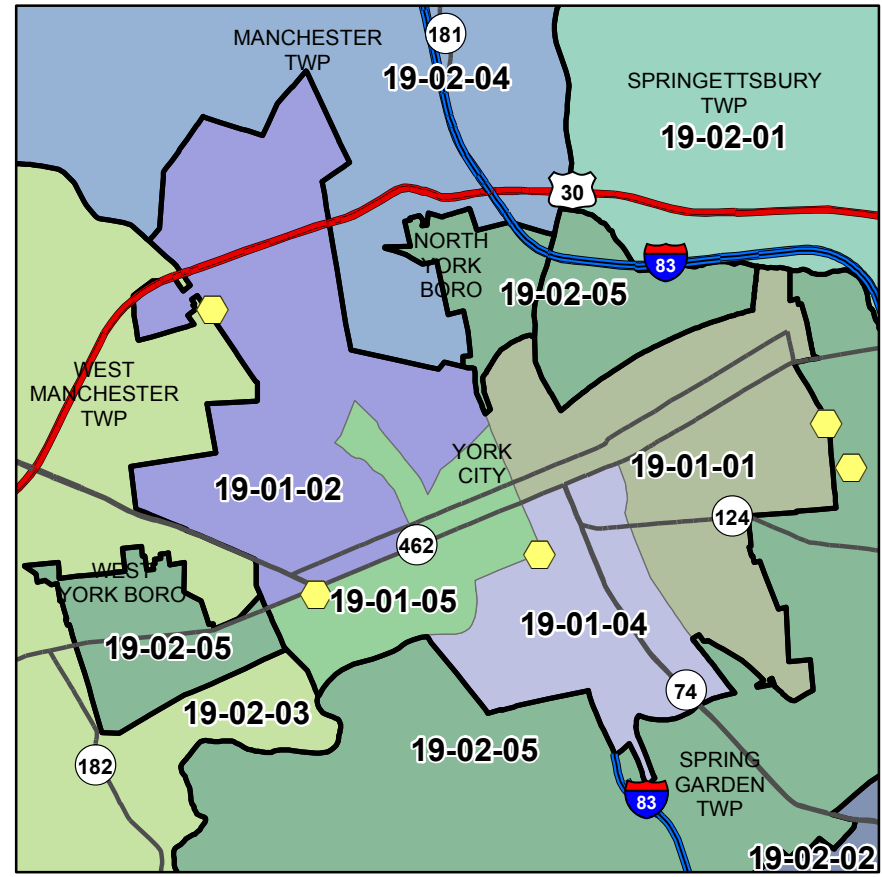

Magisterial Districts of York County, PA

Date Saved: 7/17/2012 2:00:12 PM

Disclaimer:
The York County Planning Commission provides this Geographic Information System map and/or data (collectively the "Data") as a public information service. The Data is not a legally recorded plan, survey, official tax map, or engineering schematic and should be used for only general information. Reasonable effort has been made to ensure that the Data is correct; however the Commission does not guarantee its accuracy, completeness, or timeliness. The Commission shall not be liable for any damages that may arise from the use of the Data.

Carroll County, MD

Baltimore County, MD

Harford County, MD

Path: O:\S\Map_Requests\Magisterial_districts\Magisterial_districts_8_5x11_July_2012.mxd