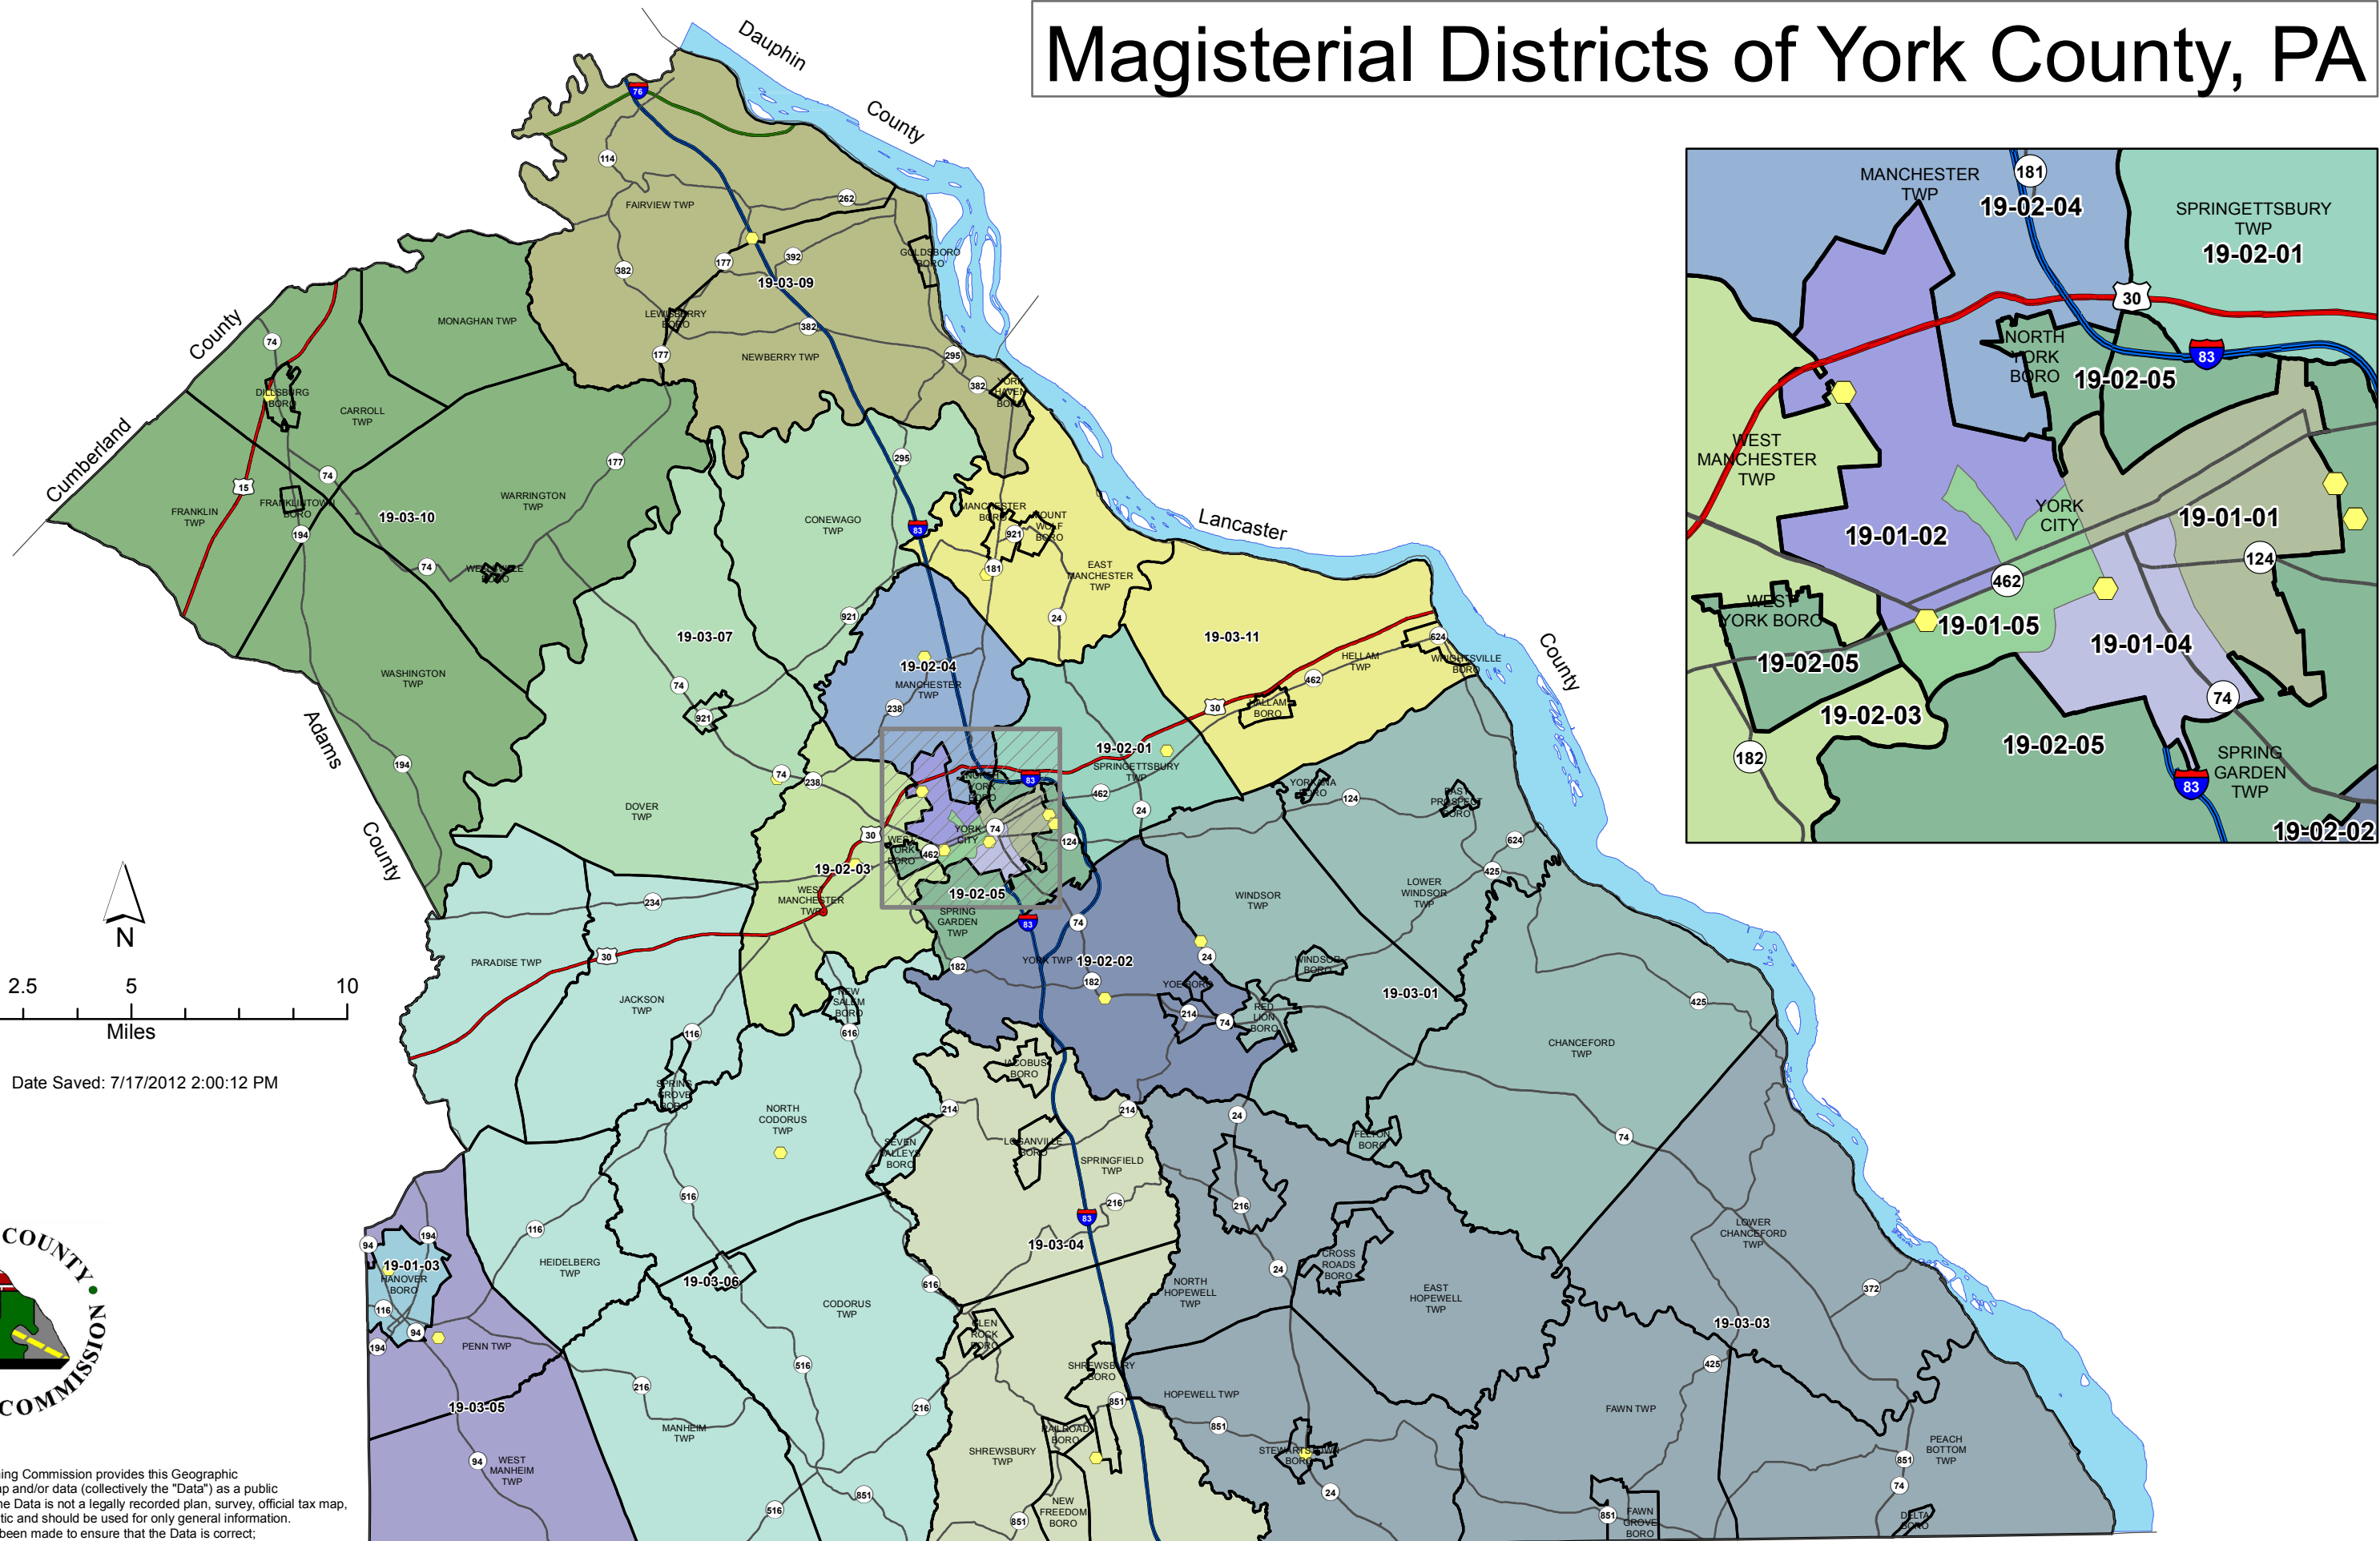

Magisterial Districts of York County, PA

Date Saved: 7/17/2012 2:00:12 PM

Disclaimer:
The York County Planning Commission provides this Geographic Information System map and/or data (collectively the "Data") as a public information service. The Data is not a legally recorded plan, survey, official tax map, or engineering schematic and should be used for only general information. Reasonable effort has been made to ensure that the Data is correct; however the Commission does not guarantee its accuracy, completeness, or timeliness. The Commission shall not be liable for any damages that may arise from the use of the Data.

Carroll County, MD

Baltimore County, MD

Harford County, MD

Path: O:\S\Map_Requests\Magisterial_districts\Magisterial_districts_8_5x11_July_2012.mxd